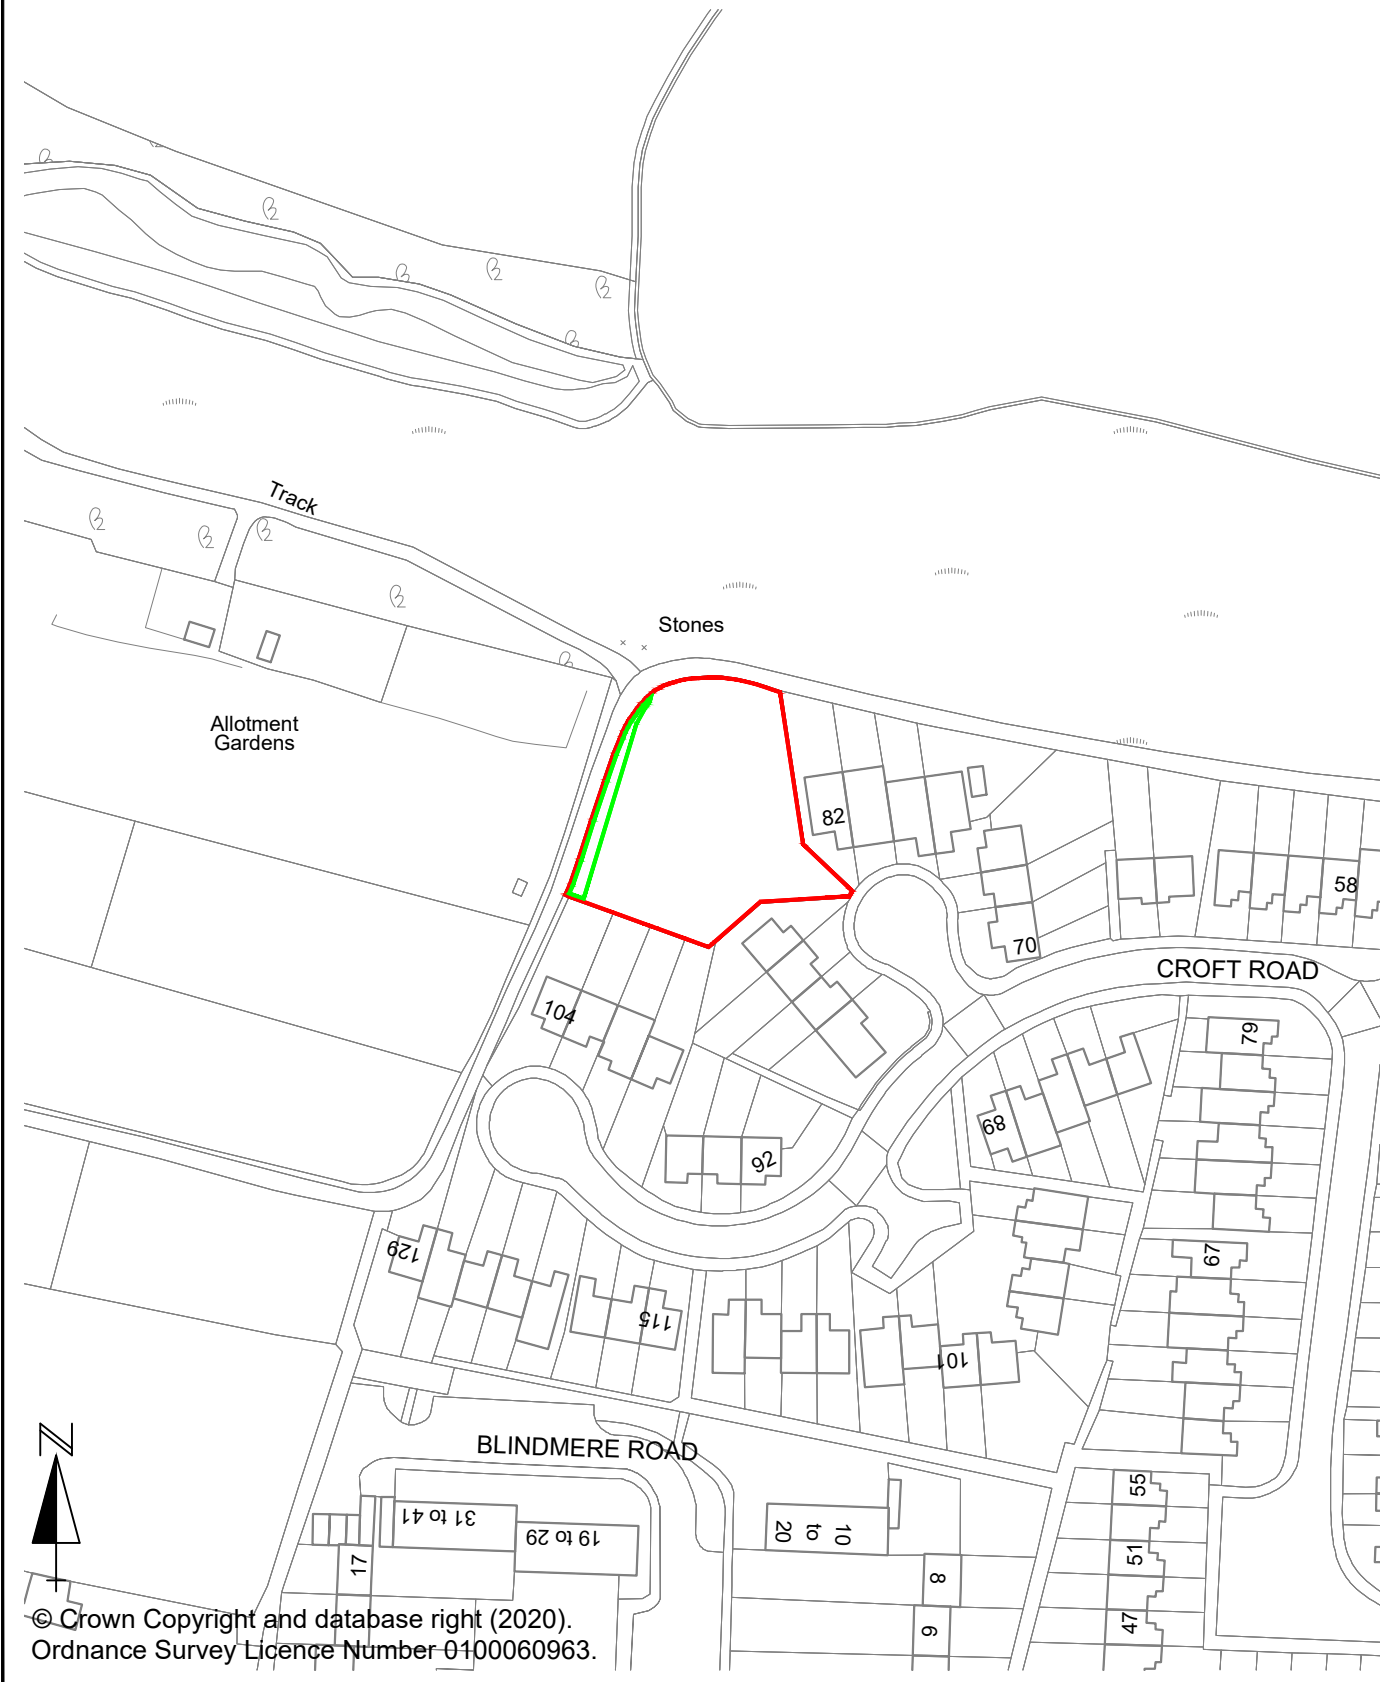

Land at Croft Road, Portland

© Crown Copyright and database right (2020).
Ordnance Survey Licence Number 0100060963.

South Walks House,
South Walks Road,
DORCHESTER,
Dorset.
DT1 1UZ
Tel: 01305 251010

Date : 23-01-20

Scale 1 : 1250 @ A4